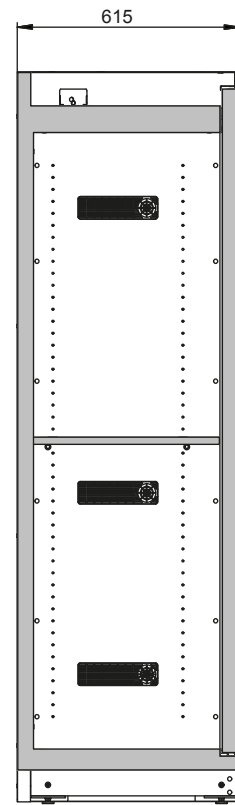

Dimensions	
Width (external)	1193 mm
Depth (external)	615 mm
Height (external)	1953 mm
Width (internal)	1050 mm
Depth (internal)	522 mm
Height (internal)	1647 mm

The available internal dimensions can vary depending on the interior equipment package.

Weight / Load	
Weight without interior equipment	460 kg
Distributed load	531 kg/m <sup>2</sup>
Maximum load	600 kg

Ventilation	
Extraction air	75 DN
Minimum exhaust air quantity 10 times	9 m <sup>3</sup> /h
Differential pressure (10 times air change)	5 Pa

General Information	
Number of doors	2
Door opening angle	89.50°
Depth with open doors	1165 mm
Interior grid dimension	32 mm
Entry width transport base	1120 mm
Entry height transport base	90 mm
Customs tariff number	94032080

Front view

Side view

Top view