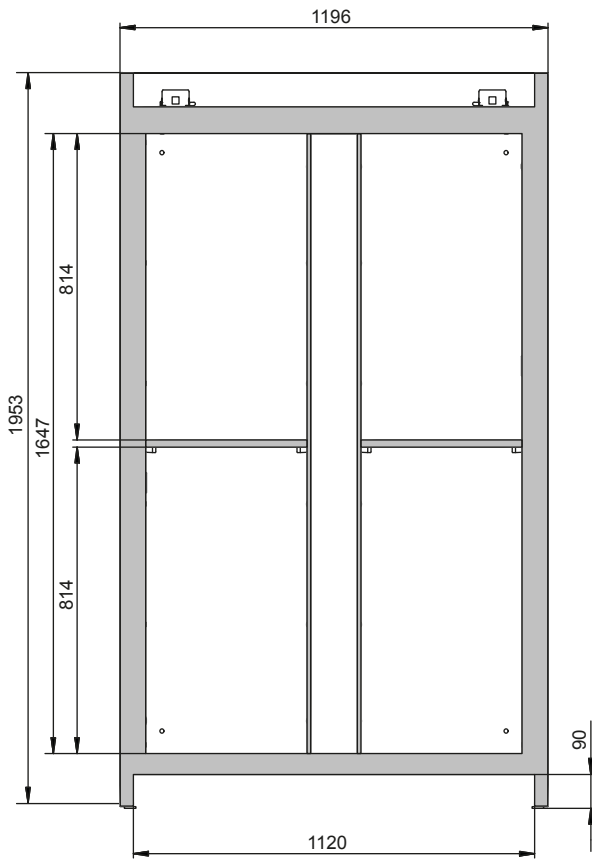

Dimensions	
Width (external)	1193 mm
Depth (external)	615 mm
Height (external)	1953 mm
Width (internal)	1050 mm
Depth (internal)	522 mm
Height (internal)	1647 mm

The available internal dimensions can vary depending on the interior equipment package.

Weight / Load	
Weight without interior equipment	460 kg
Distributed load	531 kg/m <sup>2</sup>
Maximum load	600 kg

Ventilation	
Extraction air	75 DN
Minimum exhaust air quantity 10 times	9 m <sup>3</sup> /h
Differential pressure (10 times air change)	5 Pa

General Information	
Number of doors	2
Door opening angle	89.50°
Depth with open doors	1165 mm
Interior grid dimension	32 mm
Entry width transport base	1120 mm
Entry height transport base	90 mm
Customs tariff number	94032080

Front view

Side view

Top view