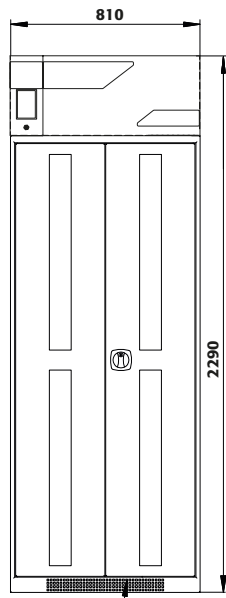

Dimensions	
Width (external)	1055.00 mm
Depth (external)	520.00 mm
Height (external)	2290.00 mm
Width (internal)	996.00 mm
Depth (internal)	493.00 mm
Height (internal)	1835.00 mm

The available internal dimensions can vary depending on the interior equipment package.

General Information	
Number of doors	2
Door opening angle	110.00°
Depth with open doors	1026 mm
Customs tariff number	94032080

Front view

Side view

Top view

Natural ventilation

CX.229.105.WDFW / CX.229.105.MM.4WD