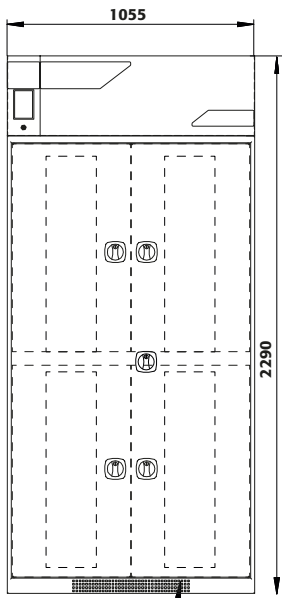

Dimensions	
Width (external)	1055.00 mm
Depth (external)	520.00 mm
Height (external)	2290.00 mm
Width (internal)	996.00 mm
Depth (internal)	493.00 mm
Height (internal)	1835.00 mm

The available internal dimensions can vary depending on the interior equipment package.

Weight / Load	
Weight without interior equipment	105 kg
Distributed load	440.00 kg/m ²
Maximum load	600 kg

Electrical component	
Frequency	50 Hz
Nominal voltage	230 V
Maximum current consumption	0.5 A
Power consumption in operation	120 W
Power consumption in standby mode	50 W

General Information	
Number of doors	2
Door opening angle	110.00°
Depth with open doors	1026 mm
Customs tariff number	94032080

Front view

Side view

Top view

Natural ventilation

CX.229.105.WDFW / CX.229.105.MM.4WD