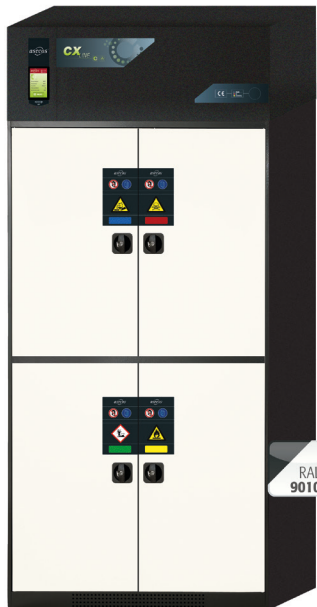

ID-Nr. 32933-050
Model CX.229.105.MM.4WD

Recirculating air filter storage cabinet CX-CLASSIC-MultiRisk
Model CX.229.105.MM.4WD, body colour anthracite grey (RAL 7016), with wing doors in pure white (RAL 9010)

Safe, approved and separated storage of water pollutants, non-flammable liquids and toxics in working areas according to TRGS 510

Function / construction:

Cabinet body

- Robust construction and longevity — sturdy all welded construction suitable for highest industrial demands, high quality, scratch-resistant structured paint finish, double-walled door construction
- **All in one:** different compartments (multiple separation) allow the storage of different hazardous materials in one cabinet
- **No unauthorised use:** doors lockable with cylinder locking (integrated in the turning handle), each compartment can be opened and locked separately
- **Easy alignment:** adjusting aids to compensate for uneven floor

Recirculating air filter system

- Ideal for the direct installation in working areas – very low noise, only approx. 39 dB (A)
- With multi-stage wideband filter
- Monitoring electronics for extraction incl. cool-device cable and power plug
- Optical and acoustical alarm including potential-free alarm contact
- Display with innovative touch panel
- Manual check of the filter saturation

Dimensions	
Width (external)	1055.00 mm
Depth (external)	520.00 mm
Height (external)	2290.00 mm
Width (internal)	475.00 mm
Depth (internal)	495.00 mm
Height (internal)	905.00 mm

The available internal dimensions can vary depending on the interior equipment package.