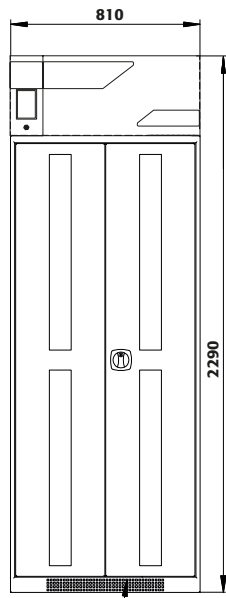

Dimensions	
Width (external)	1055.00 mm
Depth (external)	520.00 mm
Height (external)	2290.00 mm
Width (internal)	475.00 mm
Depth (internal)	495.00 mm
Height (internal)	905.00 mm

The available internal dimensions can vary depending on the interior equipment package.

General Information	
Number of doors	2
Door opening angle	110.00°
Depth with open doors	1026 mm
Customs tariff number	94032080

Front view

Side view

Top view

Natural ventilation

Natural ventilation

CX.229.105.WDFW / CX.229.105.MM.4WD