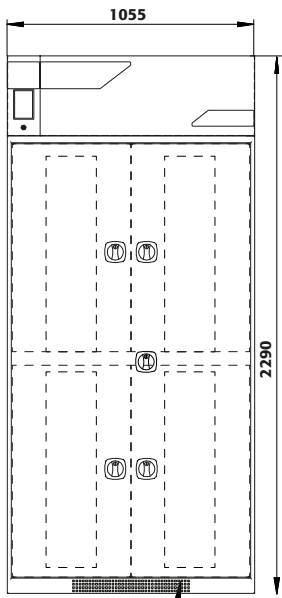

Dimensions	
Width (external)	1055.00 mm
Depth (external)	520.00 mm
Height (external)	2290.00 mm
Width (internal)	475.00 mm
Depth (internal)	495.00 mm
Height (internal)	905.00 mm

The available internal dimensions can vary depending on the interior equipment package.

Weight / Load	
Weight without interior equipment	98 kg
Distributed load	435.00 kg/m ²
Maximum load	600 kg

Electrical component	
Frequency	50 Hz
Nominal voltage	230 V
Maximum current consumption	0.5 A
Power consumption in operation	120 W
Power consumption in standby mode	50 W

General Information	
Number of doors	2
Door opening angle	110.00°
Depth with open doors	1026 mm
Customs tariff number	94032080

Front view

Side view

Top view

Natural ventilation

Natural ventilation

CX.229.105.WDFW / CX.229.105.MM.4WD