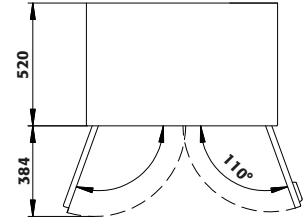

Dimensions	
Width (external)	1055.00 mm
Depth (external)	520.00 mm
Height (external)	2290.00 mm
Width (internal)	475.00 mm
Depth (internal)	495.00 mm
Height (internal)	905.00 mm

The available internal dimensions can vary depending on the interior equipment package.

General Information	
Number of doors	2
Door opening angle	110.00°
Depth with open doors	1026 mm
Customs tariff number	94032080

Front view

Side view

Top view

Natural ventilation

Natural ventilation

CX.229.105.WDFW / CX.229.105.MM.4WD