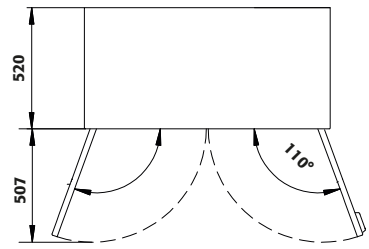

Dimensions	
Width (external)	1055.00 mm
Depth (external)	520.00 mm
Height (external)	2290.00 mm
Width (internal)	475.00 mm
Depth (internal)	495.00 mm
Height (internal)	905.00 mm

The available internal dimensions can vary depending on the interior equipment package.

General Information	
Number of doors	2
Door opening angle	110.00°
Depth with open doors	1026 mm
Customs tariff number	94032080

Front view

Side view

Top view

Natural ventilation

Natural ventilation

CX.229.105.WDFW / CX.229.105.MM.4WD